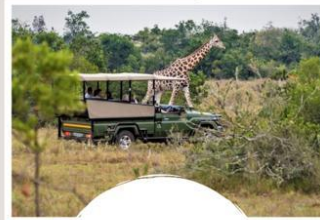

DATES 2025:

15 MAR

10 MAY

14 JUN

R950 P.P

R250 DEPOSIT PER PERSON TO SECURE SPACE

0762642818 // 0606495768
lelontravels@gmail.com