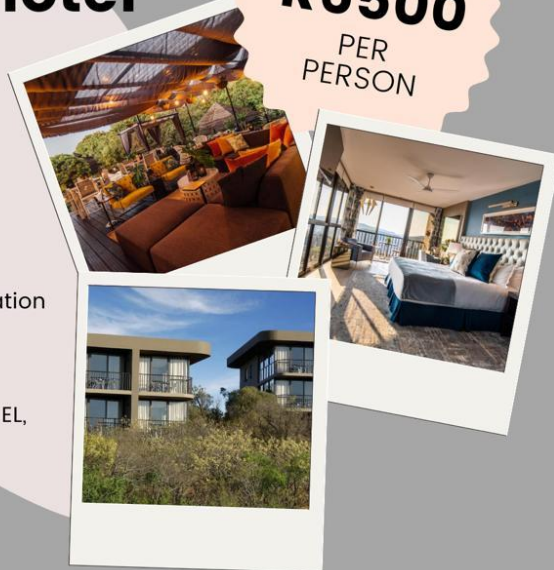

INCLUDES:

- 2 nights accommodation
- Daily breakfast
- Spa massage
- Return transport (PE, EL, Queens town)
- Tour host

R6500
PER PERSON

Book Now

lelontravels@gmail.com
0762642818/0606495768

R500 deposit to
secure space